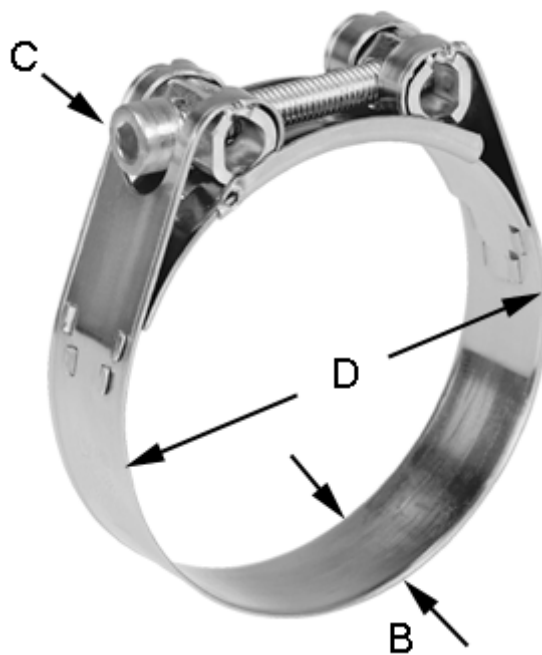

Article number: 025917185026

Description: Heavy Duty Clamp GBS M 26/18 W5 ISK STC

## Measures

---

C (screw type) = ISK
Diameter D = 25-27
Width B = 18